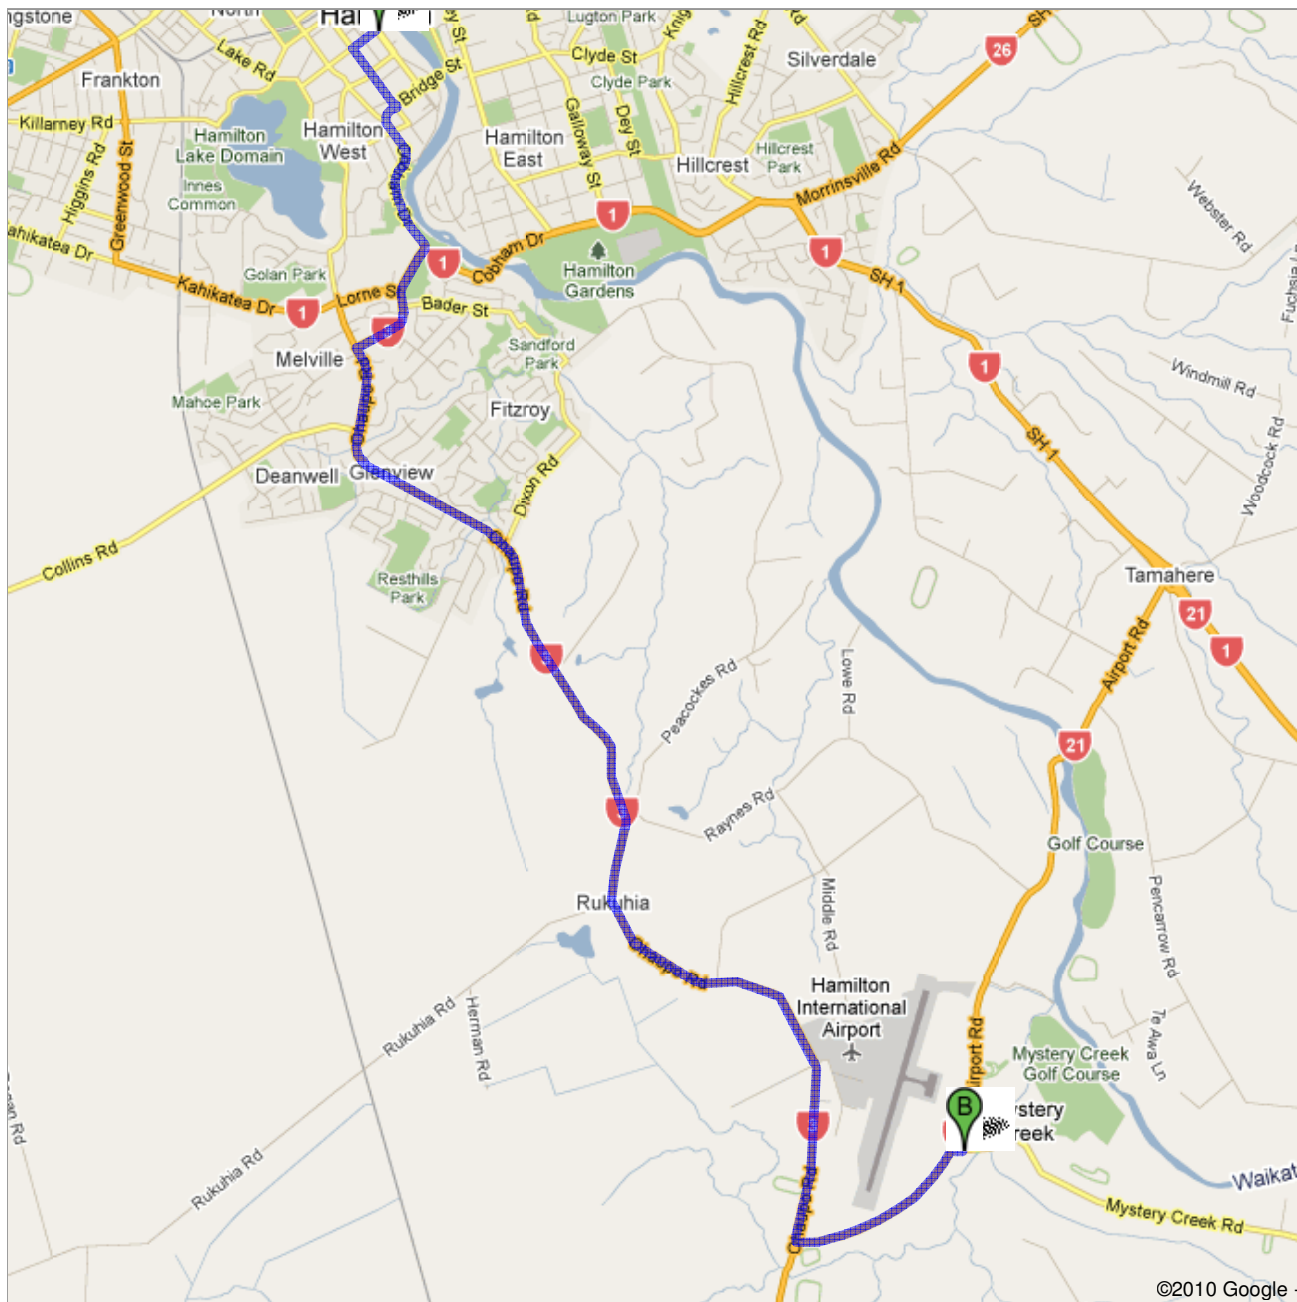

Directions to Mystery Creek Events Centre
Gate 2 125 Mystery Creek Road, Hamilton 3240 - (07) 843 4497
14.2 km – about 17 mins

©2010 Google -

1. Head **southwest** on **Collingwood St** toward **Alexandra St** go 250 m
total 250 m

 2. Take the 2nd **left** onto **Anglesea St** go 600 m
About 1 min total 800 m

3. At the roundabout, take the **3rd** exit onto **Cobham Dr** go 1.4 km
Go through 1 roundabout total 2.2 km
About 3 mins

 4. Slight **right** at **Normandy Ave** go 1.1 km
About 2 mins total 3.3 km

5. At the roundabout, take the **1st** exit onto **Ohaupo Rd** go 9.3 km
Go through 1 roundabout total 12.6 km
About 9 mins

 6. Turn **left** at **Airport Rd** go 1.5 km
About 1 min total 14.1 km

 7. Take the 1st **right** onto **Mystery Creek Rd** go 99 m
Destination will be on the left total 14.2 km

These directions are for planning purposes only. You may find that construction projects, traffic, weather, or other events may cause conditions to differ from the map results, and you should plan your route accordingly. You must obey all signs or notices regarding your route.