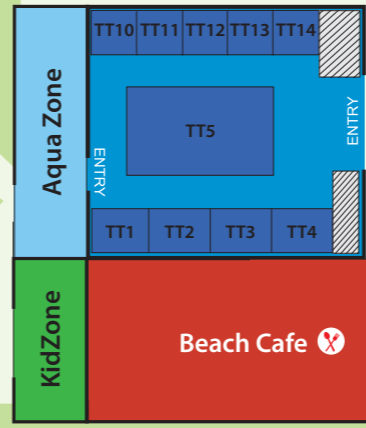

Pacific Ocean Pavilion

Think Tank

Tasman Sea Pavilion

Village Green

Estuary Lane

Key

- Food Sites
- Toilets
- Parents Room
- ATM
- Information Centre
- Marina Stage
- Mondo Visitor Survey Touch Screen
- Innovation Court
- Pacific Ocean site
- Tasman Sea site
- Think Tank site
- Outdoor site

PUBLIC & EXHIBITOR ENTRY

TICKET BOOTH

MIA WAKEBOARDING

BAR

Lake Esplanade

Lake Seating

Lake

PUBLIC & EXHIBITOR ENTRY

K Road

F Street

D Street

Marine Parade

Marine Parade

Riverbank Road

O12

O11A

O11

O8

O9

O10

O7

O6

O5

O2

O3

O4

C1

O1

O21

EXHIBITORS LOUNGE

Aqua Zone

KidZone

Beach Cafe

HQ

TOW VEHICLE DISPLAY