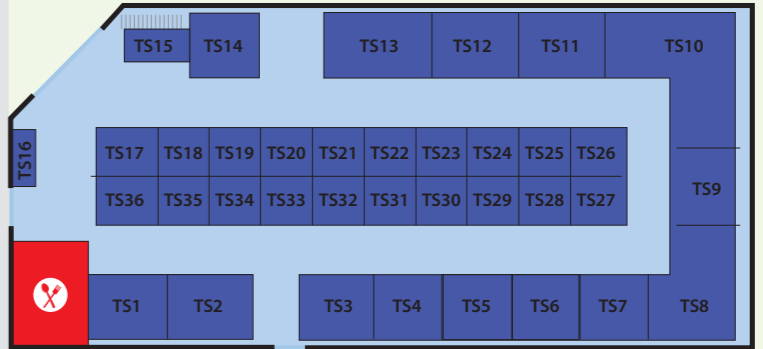

Tasman Sea Pavilion