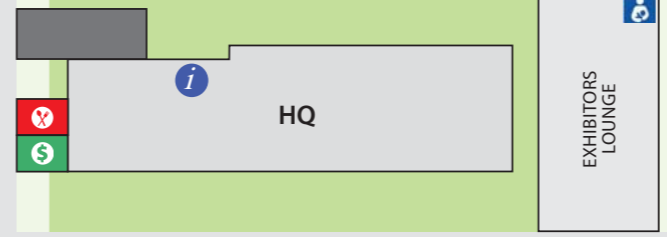

### Estuary Lane

**Key**

- Food Sites
- Toilets
- Parents Room
- ATM
- Information Centre
- Marina Stage
- Mondo Visitor Survey Touch Screen
- Innovation Court
- Pacific Ocean site
- Tasman Sea site
- Think Tank site
- Outdoor site

PUBLIC & EXHIBITOR ENTRY

TICKET BOOTH

MIA WAKEBOARDING

BAR

Lake Esplanade

Lake Seating

Lake

PUBLIC & EXHIBITOR ENTRY