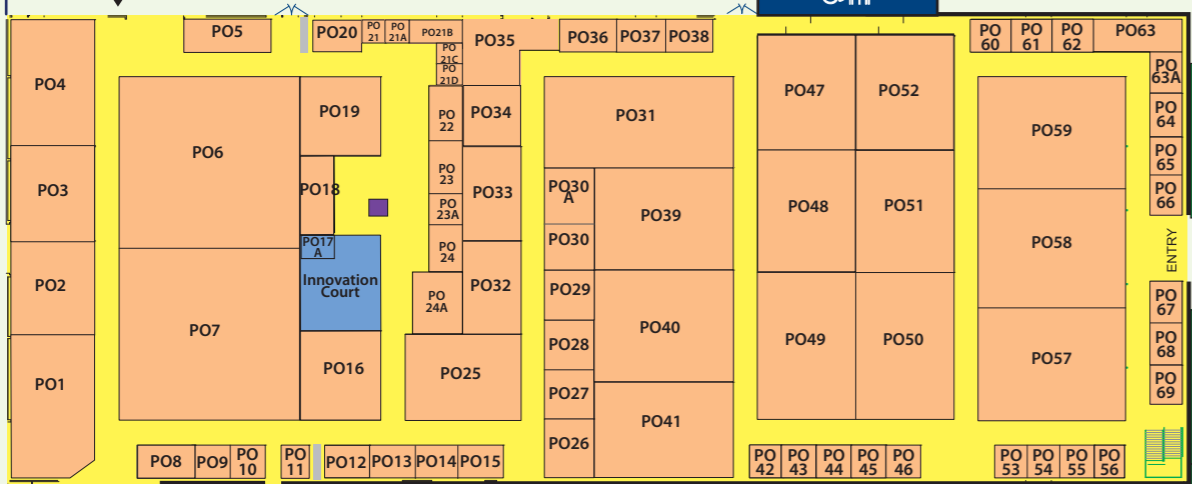

### Pacific Ocean Pavilion

### Estuary Lane

**Key**

- Food Sites
- Toilets
- Parents Room
- ATM
- Information Centre
- Marina Stage
- Mondo Visitor Survey Touch Screen
- Innovation Court
- Pacific Ocean site
- Tasman Sea site
- Think Tank site
- Outdoor site

PUBLIC & EXHIBITOR ENTRY

TICKET BOOTH

MIA WAKEBOARDING

BAR

Lake Esplanade

Lake Seating

Lake

PUBLIC & EXHIBITOR ENTRY

Beach Cafe

HQ

TOW VEHICLE DISPLAY